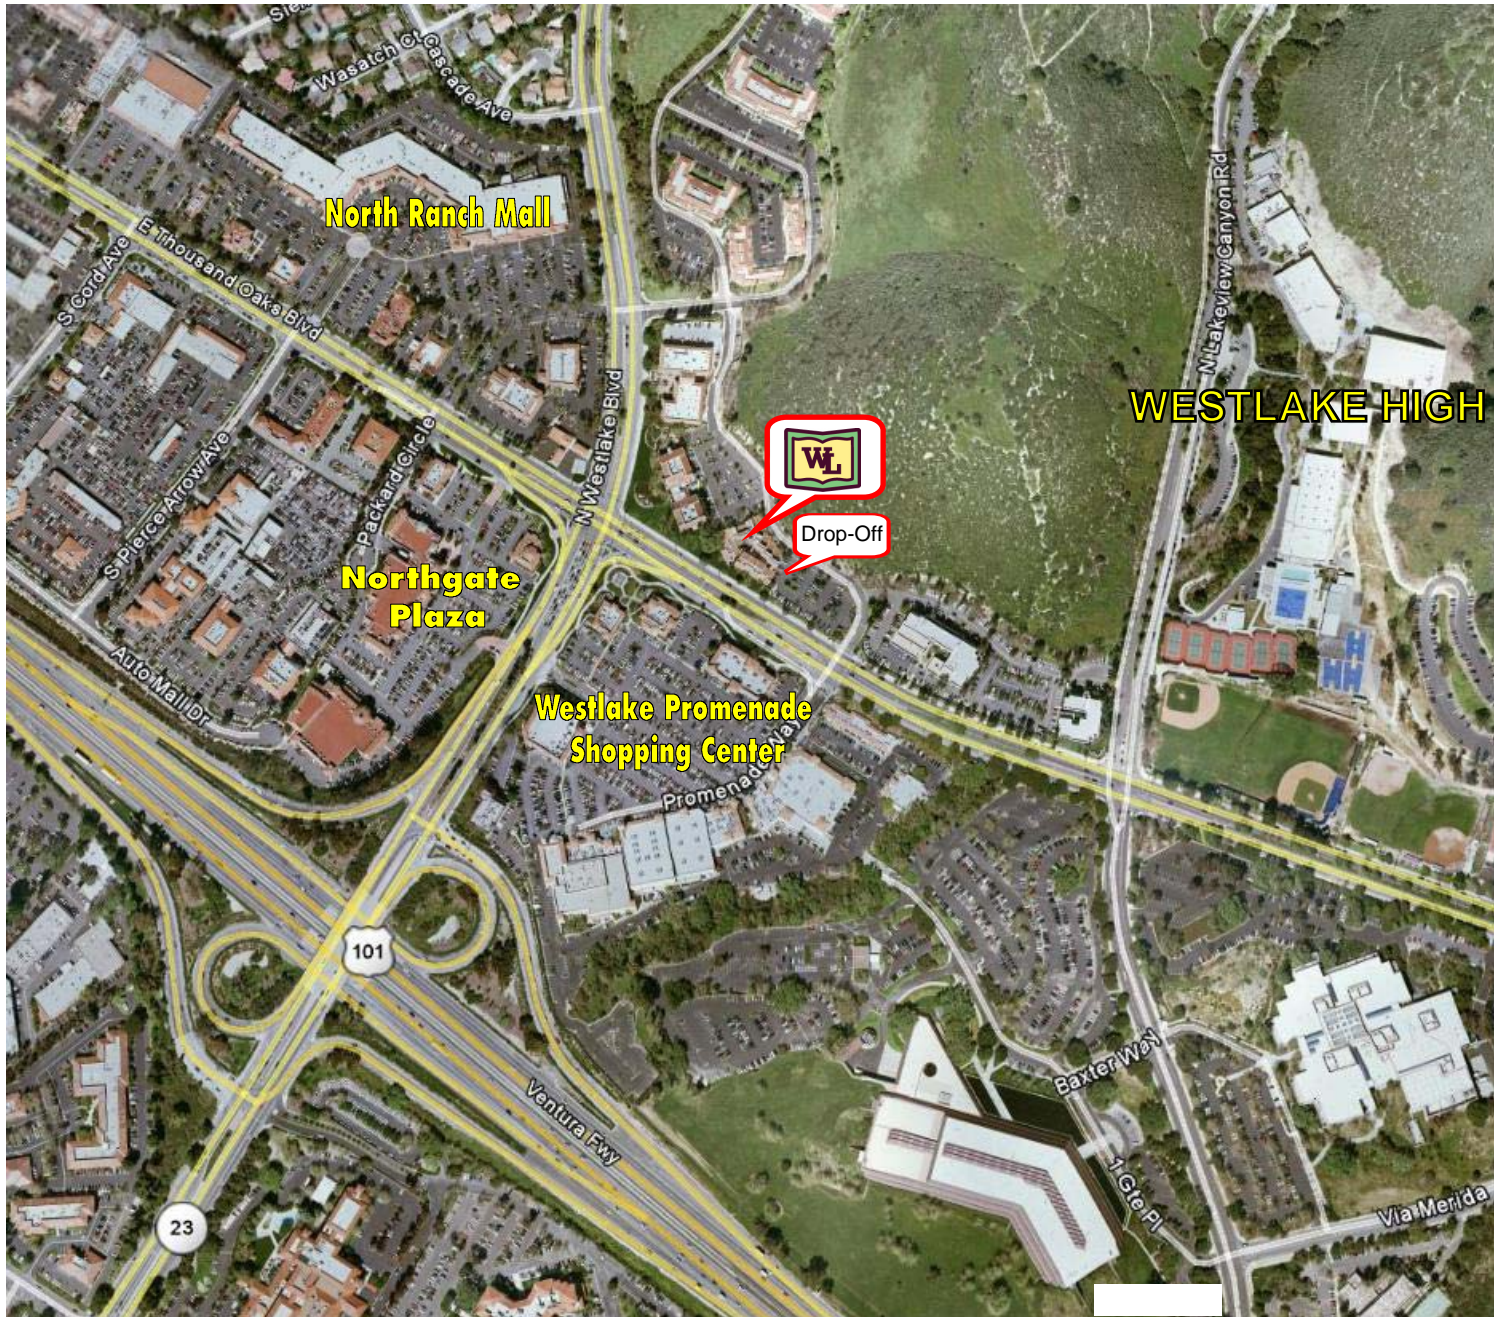

Westlake Learning and Academy

NORTH RANCH ATRIUM Suite 240

4035 E. THOUSAND OAKS BLVD. :: WESTLAKE VILLAGE, CA 91362

Easy Drop-Off and Pick-Up

Exit Westlake Boulevard North from Rt 101. Take jug-handle right turn onto Thousand Oaks Boulevard and a left at the next light (Promenade Way). Follow the road left and then left into the parking at the first building. The walkway entry on your right is the way to Westlake. Stay to the right, all the way in.